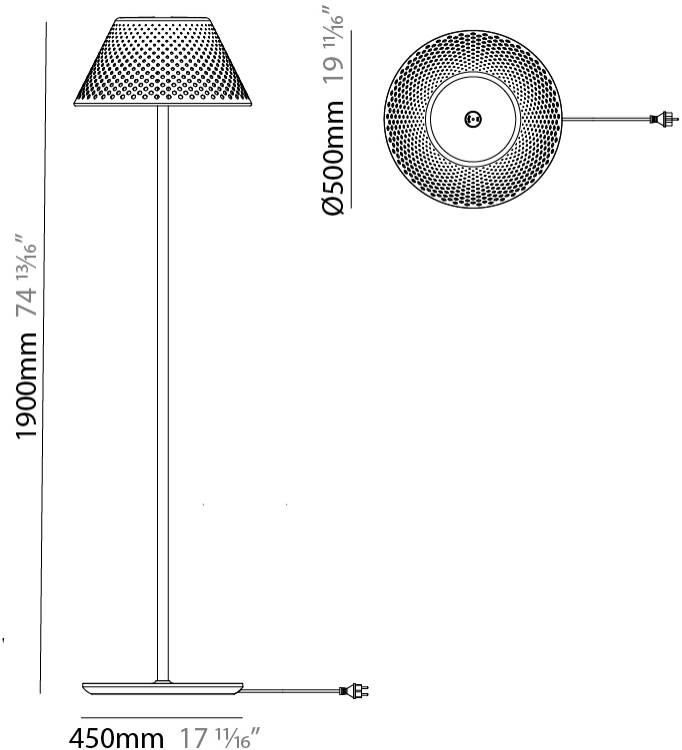

MESH LARGE PORTABLE

E9P000-

base number   Color   Finish
Temperature   Options

1. To build a product code in our configurator select the specify button on the base model # product page
2. To build a manual product code on this datasheet choose from the options listed below in blue font and add the suffix to the base model #

GENERAL

Series: Mesh
Subseries: Mesh Large
Brand: Platek
Division: Exterior
Mounting Type: Portable
Mounting Location: Floor
Subcategory: Floor

PHYSICAL

Shape: Abstract
Diameter (mm): 500
Diameter (in): 19 11/16
Height (mm): 1900
Height (in): 74 13/16
Light Distribution: Direct
Diffuser: Polycarbonate
Fixture Finish: WHI / BRZ
Fixture Material: Metal
Upon Request: Finishes - Corten, Anthracite

ELECTRICAL

Lamp Type: LED
Input Wattage (W): 27
Input Voltage (V): 120 - 277

LED

Color Temperature (°K): 2700 / 3000 / 4000
Max. Delivered Lumen (lm): 1520 / 1580
Nominal Lumen (lm): 2625 / 2730
CRI: >90 CRI
Lamp Life (hrs): 60000

OPTICAL

Optic°: 75

RATINGS AND CERTIFICATIONS

Certified By: Certified for North American Standards
IP rating: IP65
IK Rating: IK07
Bug Rating: B1 U0 G0
Upon Request: Higher Maximum Ambient Temperature