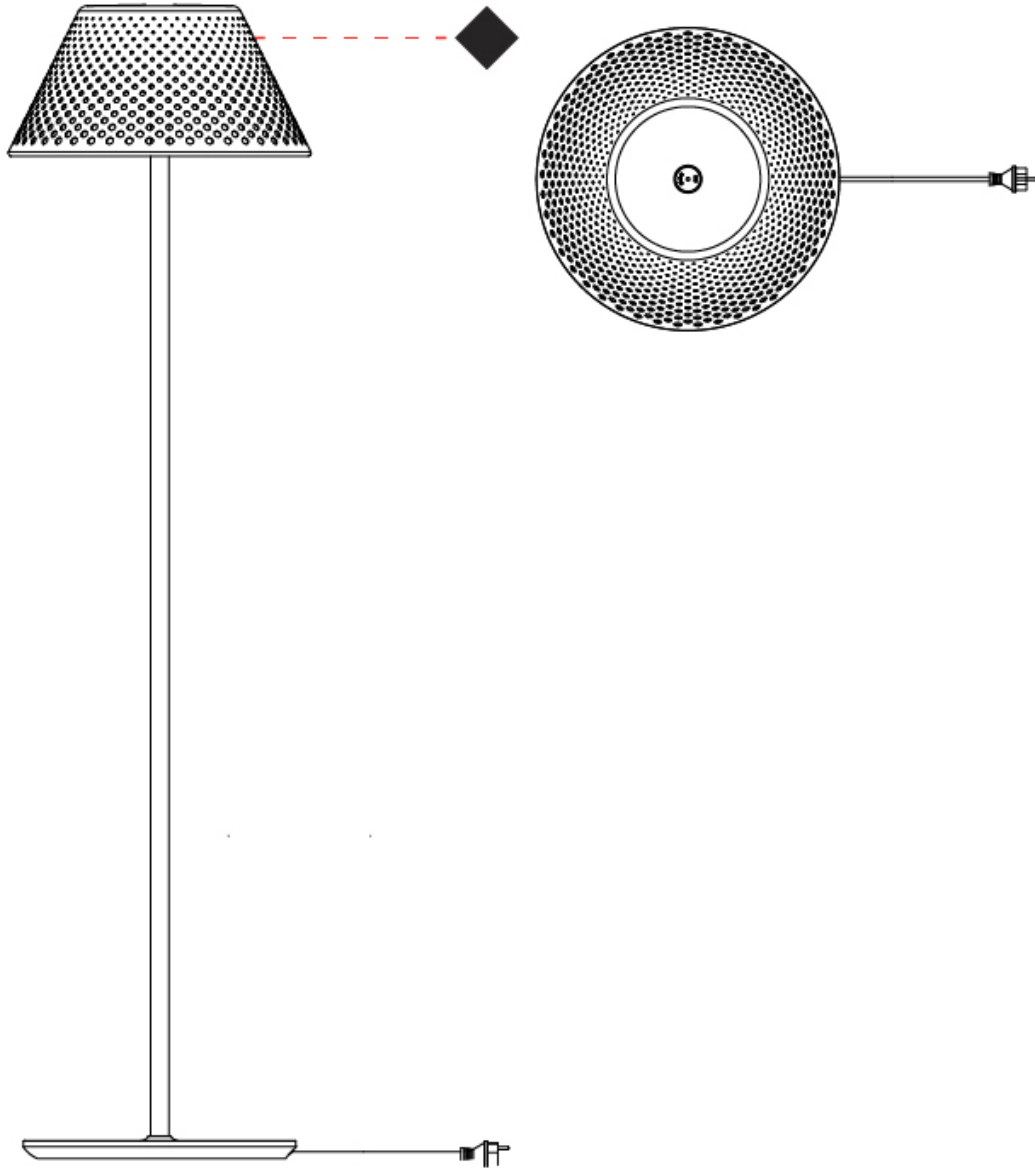

MESH LARGE PORTABLE

E9P000-

PROJECT _____

TYPE _____

SPECIFIER _____

QUANTITY _____

DATE _____

E